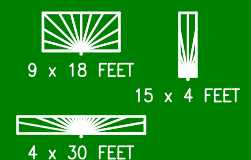

Squared
Sprinkler Station
Product #: SS13

Toll Free Call 1-877-280-4485
Info@WateringMadeEasy.com

©Watering Made Easy 2003 – Patent Pending